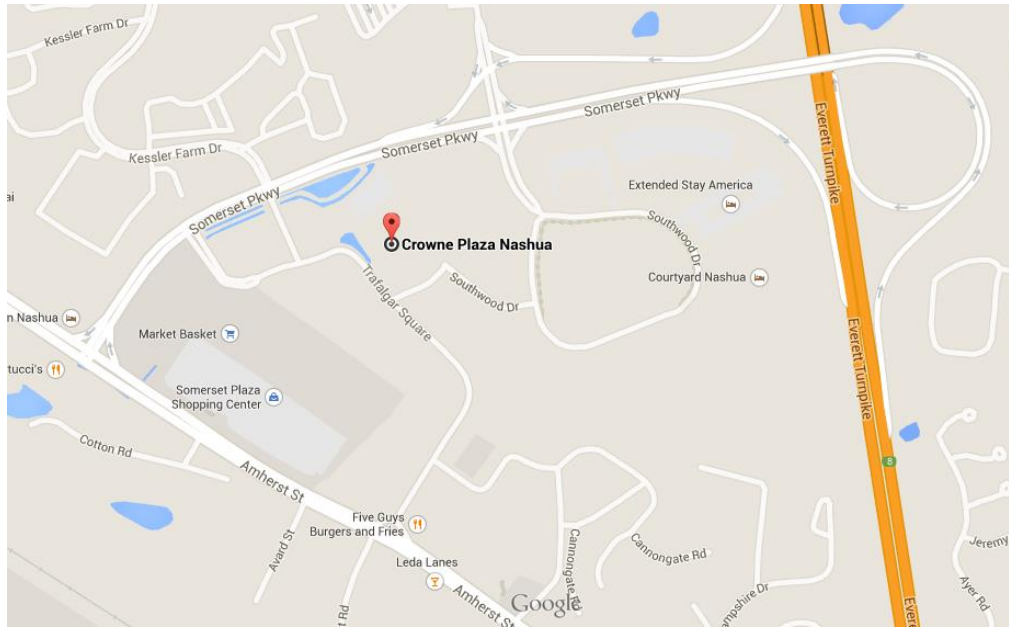

Directions to Crowne Plaza, Nashua

For GPS enter:
**15 Trafalgar
Square**

From Boston and Points South:

Take I-93 North toward NH. Take Exit 37B onto I-95 South /RT-128 toward Waltham. Take Exit 32B-A onto US-3/Everett Turnpike towards Lowell, MA. Follow for approximately 28 miles. Take Exit 8 and off the ramp go straight. Take a left at the 2nd set of lights and the hotel entrance will be on your left.

From Burlington, VT and Points North:

Take I-89 South until it connects with I-93 South. Follow I-93 to I-293 South until it merges with the Frederick E. Everett Turnpike South. Take Exit 8. Go straight through the blinking yellow light. Take a left at the 1st set of lights and the hotel entrance will be on your left.

From Portsmouth, NH/Seacoast/Maine:

From Maine, take I-95 (Maine Turnpike) South to Rt. 101 West. Take 101W To I-93 South, to I-293 West/ 101West. Stay on 101West. Take the Everett Turnpike South to Nashua, paying a \$1.00 toll along the way. Take Exit 8. Go straight through the blinking yellow light. Take a left at the 1st set of lights and the hotel entrance will be on your left.

From Keene, NH and Points West:

Follow Route 101 East for approximately 40 miles. Take Rt. 101A into Nashua, until you arrive at an intersection with Bertucci's pizza on the right and Applebee's Restaurant on the left. The Crowne Plaza marquee sign is also visible at this intersection. At the lights at this intersection, take a left onto Somerset Parkway. Take your first right into Trafalgar Square. The hotel will be on your left.